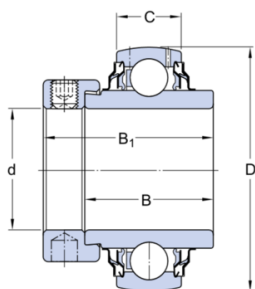

## SKF Insert bearing Spherical Outer Ring Eccentric Locking Collar Series: YEL 2..-2RF/VL065

### Characteristics

**Series:** YEL 2..-2RF/VL065

**Model:** Spherical Outer Ring

**Shaft Locking Type:** Eccentric Locking Collar

**With sealing:** Yes

Manufacturer ID	Shaft diameter mm	Outer diameter mm	Width mm	Outer ring width mm	Article
YEL 205-2RF/VL065	25	52	44.4	15	23772007
YEL 206-2RF/VL065	30	62	48.4	18	23772010
YEL 207-2RF/VL065	35	72	51.1	19	23772015
YEL 208-2RF/VL065	40	80	56.3	21	23772018